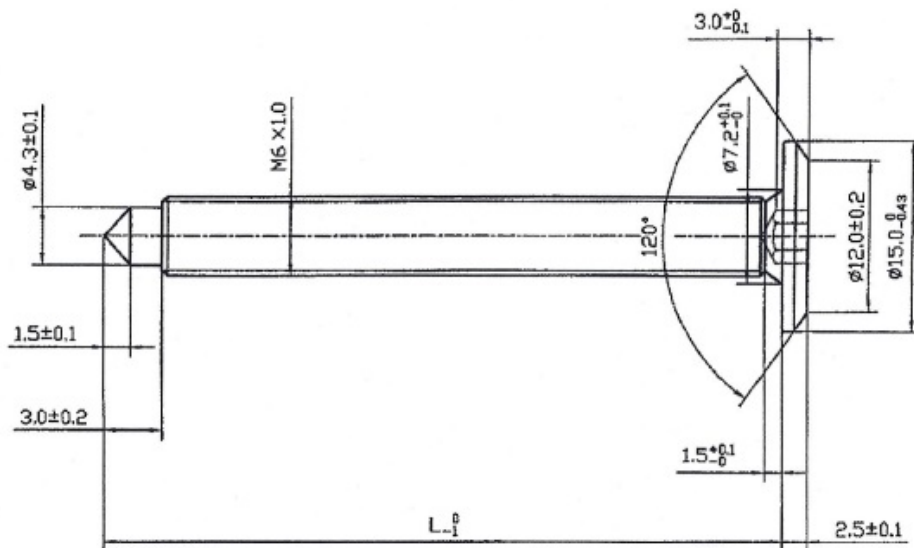

PRODUCT SHEET

Description:

Fifteen Screw, M6x70mm (68+3), SS316, Pointed

Item number:

12.01.670-1

Units	Box	Carton	HS Code	Barcode
Pcs.	150	750	7318155290	
				5704866020565

Length specifications

L ₁
26
31
36
41
46
51
61
71
81
91
101